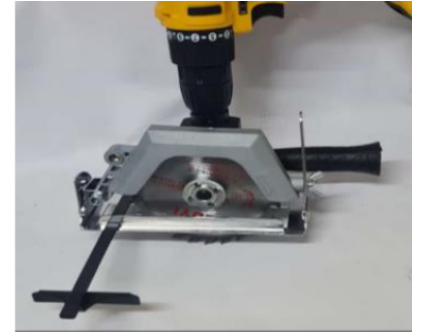

SKU: 121320-28

TWISTED CUP BRUSH 4" 14MM SALI

[Read More](#)

SKU: 141044

ELECTRIC CRANE SCALE 3T

[Read More](#)

SKU: OCS-3T

CONVERTER FROM DRILL TO SAW + DISC