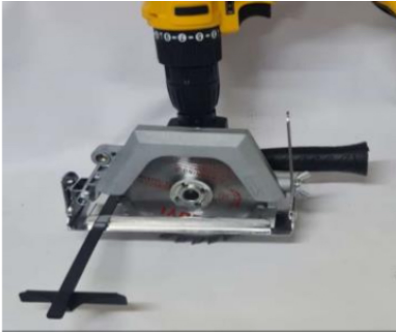

CONVERTER FROM DRILL TO SAW + DISC

[Read More](#)
SKU: 104122