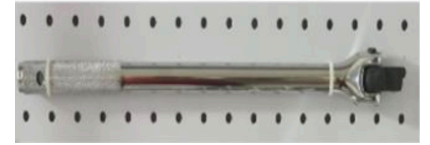

1/2" HANDLE 15" COLAS

[Read More](#)
SKU: G423922