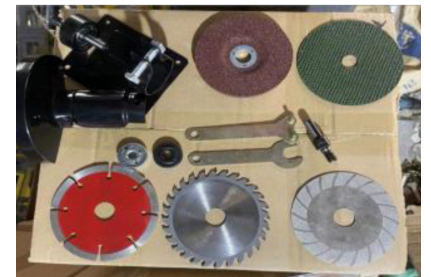

6IN1 CUTTING ADAPTOR FOR IMPACT DRILL

[Read More](#)
SKU: 104101