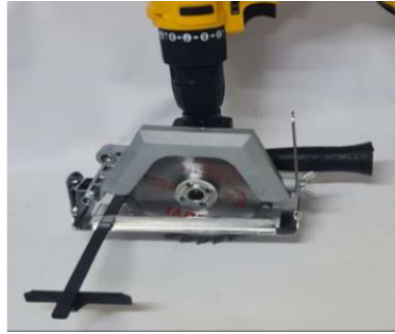

CONVERTER FROM DRILL TO SAW + DISC

[Read More](#)

SKU: 104122