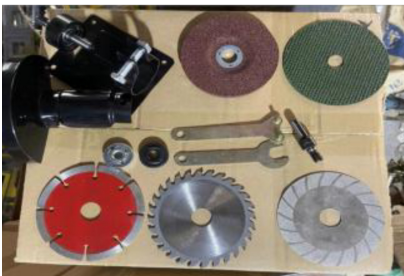

6IN1 CUTTING ADAPTOR FOR IMPACT DRILL

[Read More](#)
SKU: 104101