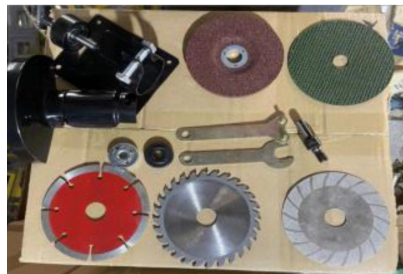

DIGITAL POCKET SCALE 0.01G \ 200G

[Read More](#)
SKU: N/A

6IN1 CUTTING ADAPTOR FOR IMPACT DRILL

[Read More](#)
SKU: 104101